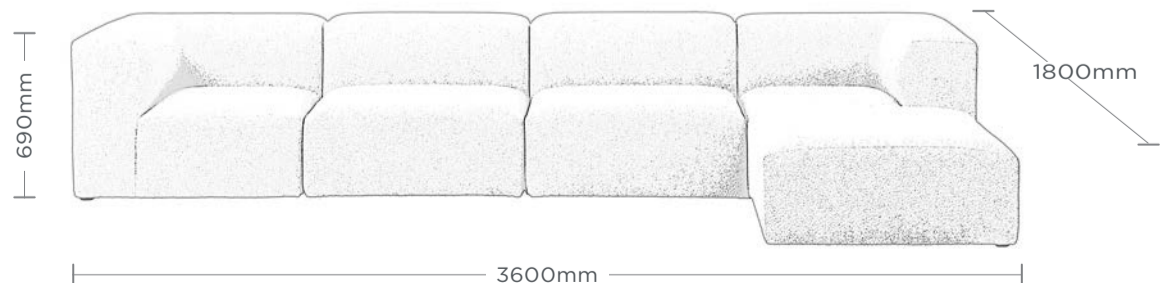

10YR

WARRANTY

160KG

RECOMMENDED
MAXIMUM
USER WEIGHT

GREENGUARD
GOLD CERTIFIED*

MADE IN
NEW ZEALAND

*Product Certified for Low Chemical Emissions: UL.com/GG UL2818