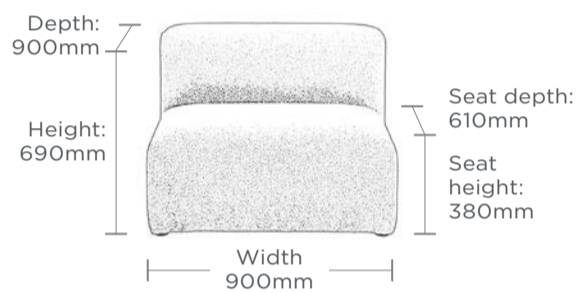

DISTRICT

MODULAR SEATING

EDEN

SIMPLICITY
DELUXED

Designed for relaxed modern working and living, District pairs traditional comfort with contemporary attitude.

Three simple modules, a multitude of combinations... deluxe-upholstered Corner, Single, and Ottoman work together effortlessly to allow an ultimately flexible breakout space.

DELUXE-COMFORT
MODULAR SOFT SEATING.

DISTRICT MODULAR SEATING

CORNER

SINGLE

OTTOMAN

Taking inspiration from pared-back residential styling, District features the highest levels of comfort and versatility. The three modular units can be configured in multiple ways to create your perfect personalised breakout or lounge space.