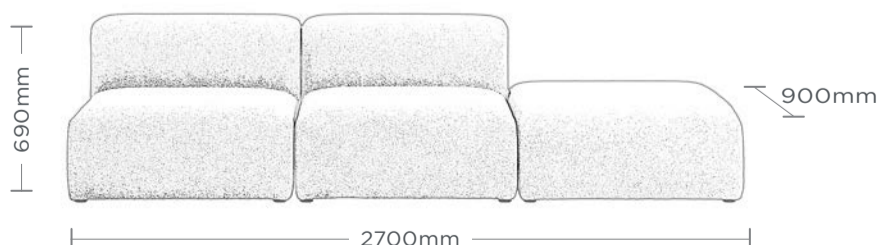

10YR

WARRANTY

160KG

RECOMMENDED
MAXIMUM
USER WEIGHT

GREENGUARD
GOLD CERTIFIED*

MADE IN
NEW ZEALAND

*Product Certified for Low Chemical Emissions: UL.com/GG UL2818