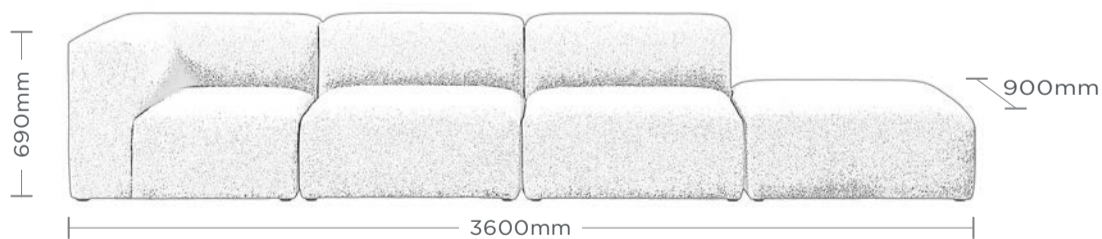

10YR

WARRANTY

160KG

RECOMMENDED
MAXIMUM
USER WEIGHT

GREENGUARD
GOLD CERTIFIED*

MADE IN
NEW ZEALAND

*Product Certified for Low Chemical Emissions: UL.com/GG UL2818