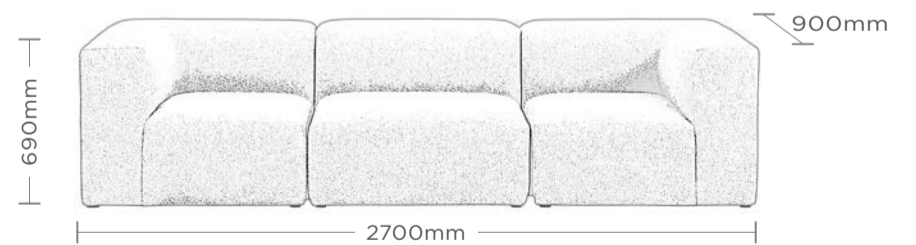

10YR

WARRANTY

160KG

RECOMMENDED
MAXIMUM
USER WEIGHT

GREENGUARD
GOLD CERTIFIED*

MADE IN
NEW ZEALAND

*Product Certified for Low Chemical Emissions: UL.com/GG UL2818