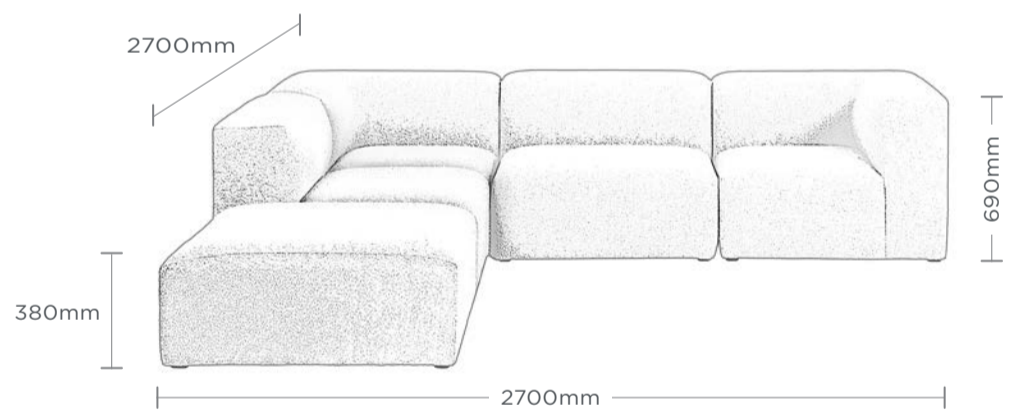

10YR

WARRANTY

160KG

RECOMMENDED
MAXIMUM
USER WEIGHT

GREENGUARD
GOLD CERTIFIED*

MADE IN
NEW ZEALAND

*Product Certified for Low Chemical Emissions: UL.com/GG UL2818