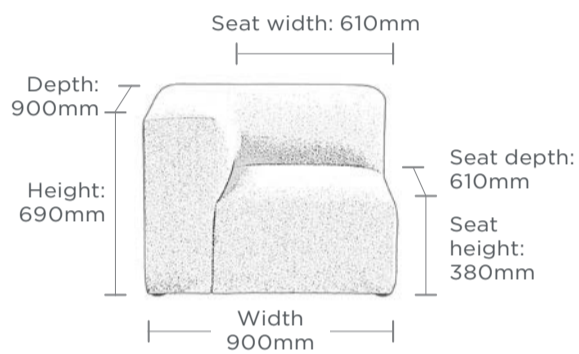

DISTRICT

MODULAR SEATING

EDEN

SIMPLICITY
DELUXED

Designed for relaxed modern working and living, District pairs traditional comfort with contemporary attitude.

Three simple modules, a multitude of combinations... deluxe-upholstered Corner, Single, and Ottoman work together effortlessly to allow an ultimately flexible breakout space.

DELUXE-COMFORT
MODULAR SOFT SEATING.

DISTRICT MODULAR SEATING

CORNER

SINGLE

OTTOMAN

Taking inspiration from pared-back residential styling, District features the highest levels of comfort and versatility. The three modular units can be configured in multiple ways to create your perfect personalised breakout or lounge space.