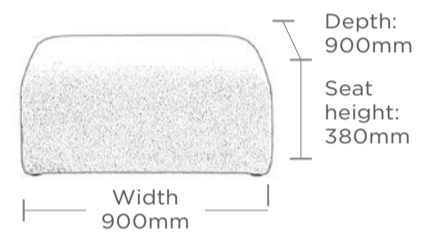

DELUXE-COMFORT
MODULAR SOFT SEATING.

DISTRICT MODULAR SEATING

CORNER

SINGLE

OTTOMAN

Taking inspiration from pared-back residential styling, District features the highest levels of comfort and versatility. The three modular units can be configured in multiple ways to create your perfect personalised breakout or lounge space.